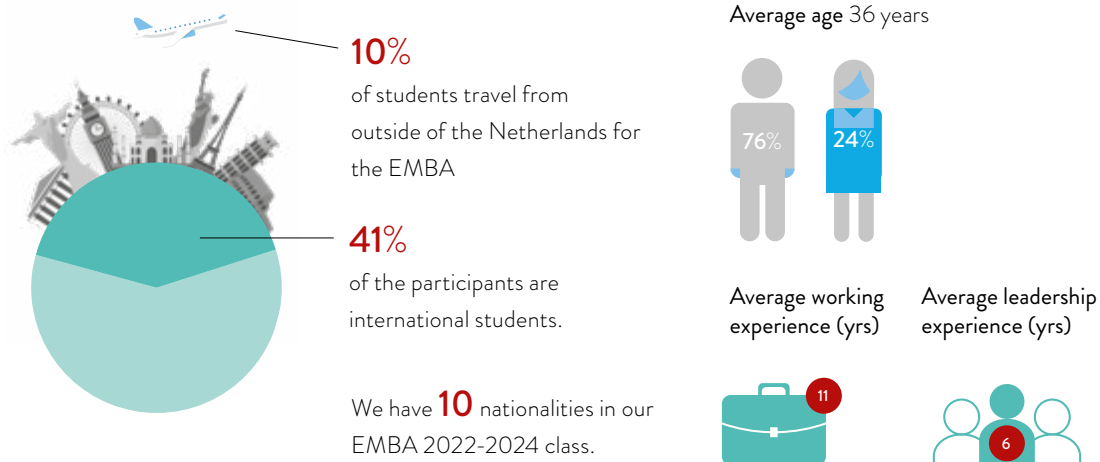

FACTS AND FIGURES EXECUTIVE MBA

TIAS

SCHOOL FOR
BUSINESS AND SOCIETY

- TIAS EMBA is ranked **#1** In The Netherlands for Career Progress and **#23** globally (Financial Times 2023 Executive MBA Rankings)
- TIAS EMBA is **#1** in The Netherlands for Alumni Overall Satisfaction with a rating of **9.0/10.0** (Financial Times 2023 Executive MBA Rankings)
- TIAS EMBA is ranked **#7** worldwide for Career Outcomes (QS 2023 Executive MBA World Universities rankings)

26 months; once a month
(Thu - Fri - Sat) program

16 - 18-hour study load per week