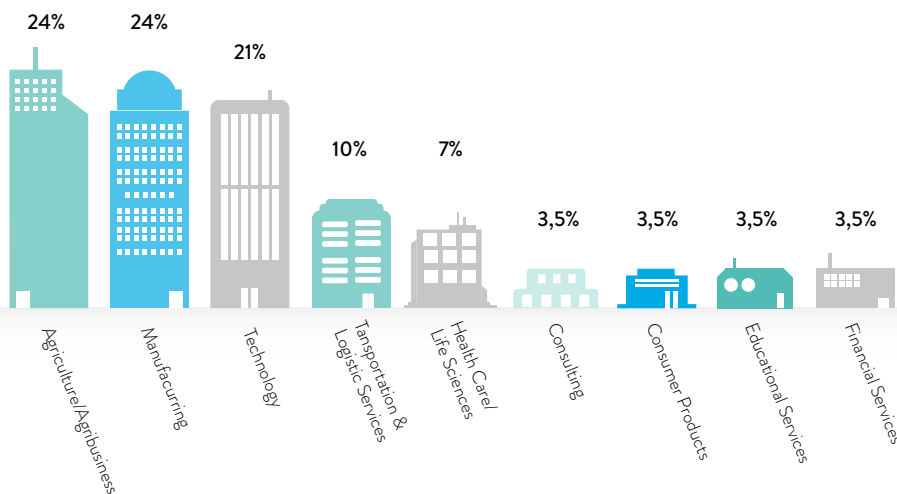

26 months; once a month
(Thu - Fri - Sat) program

16 - 18-hour study load per week

EMBA EMPLOYERS

EMBA INDUSTRIES

FUNCTIONAL BACKGROUND